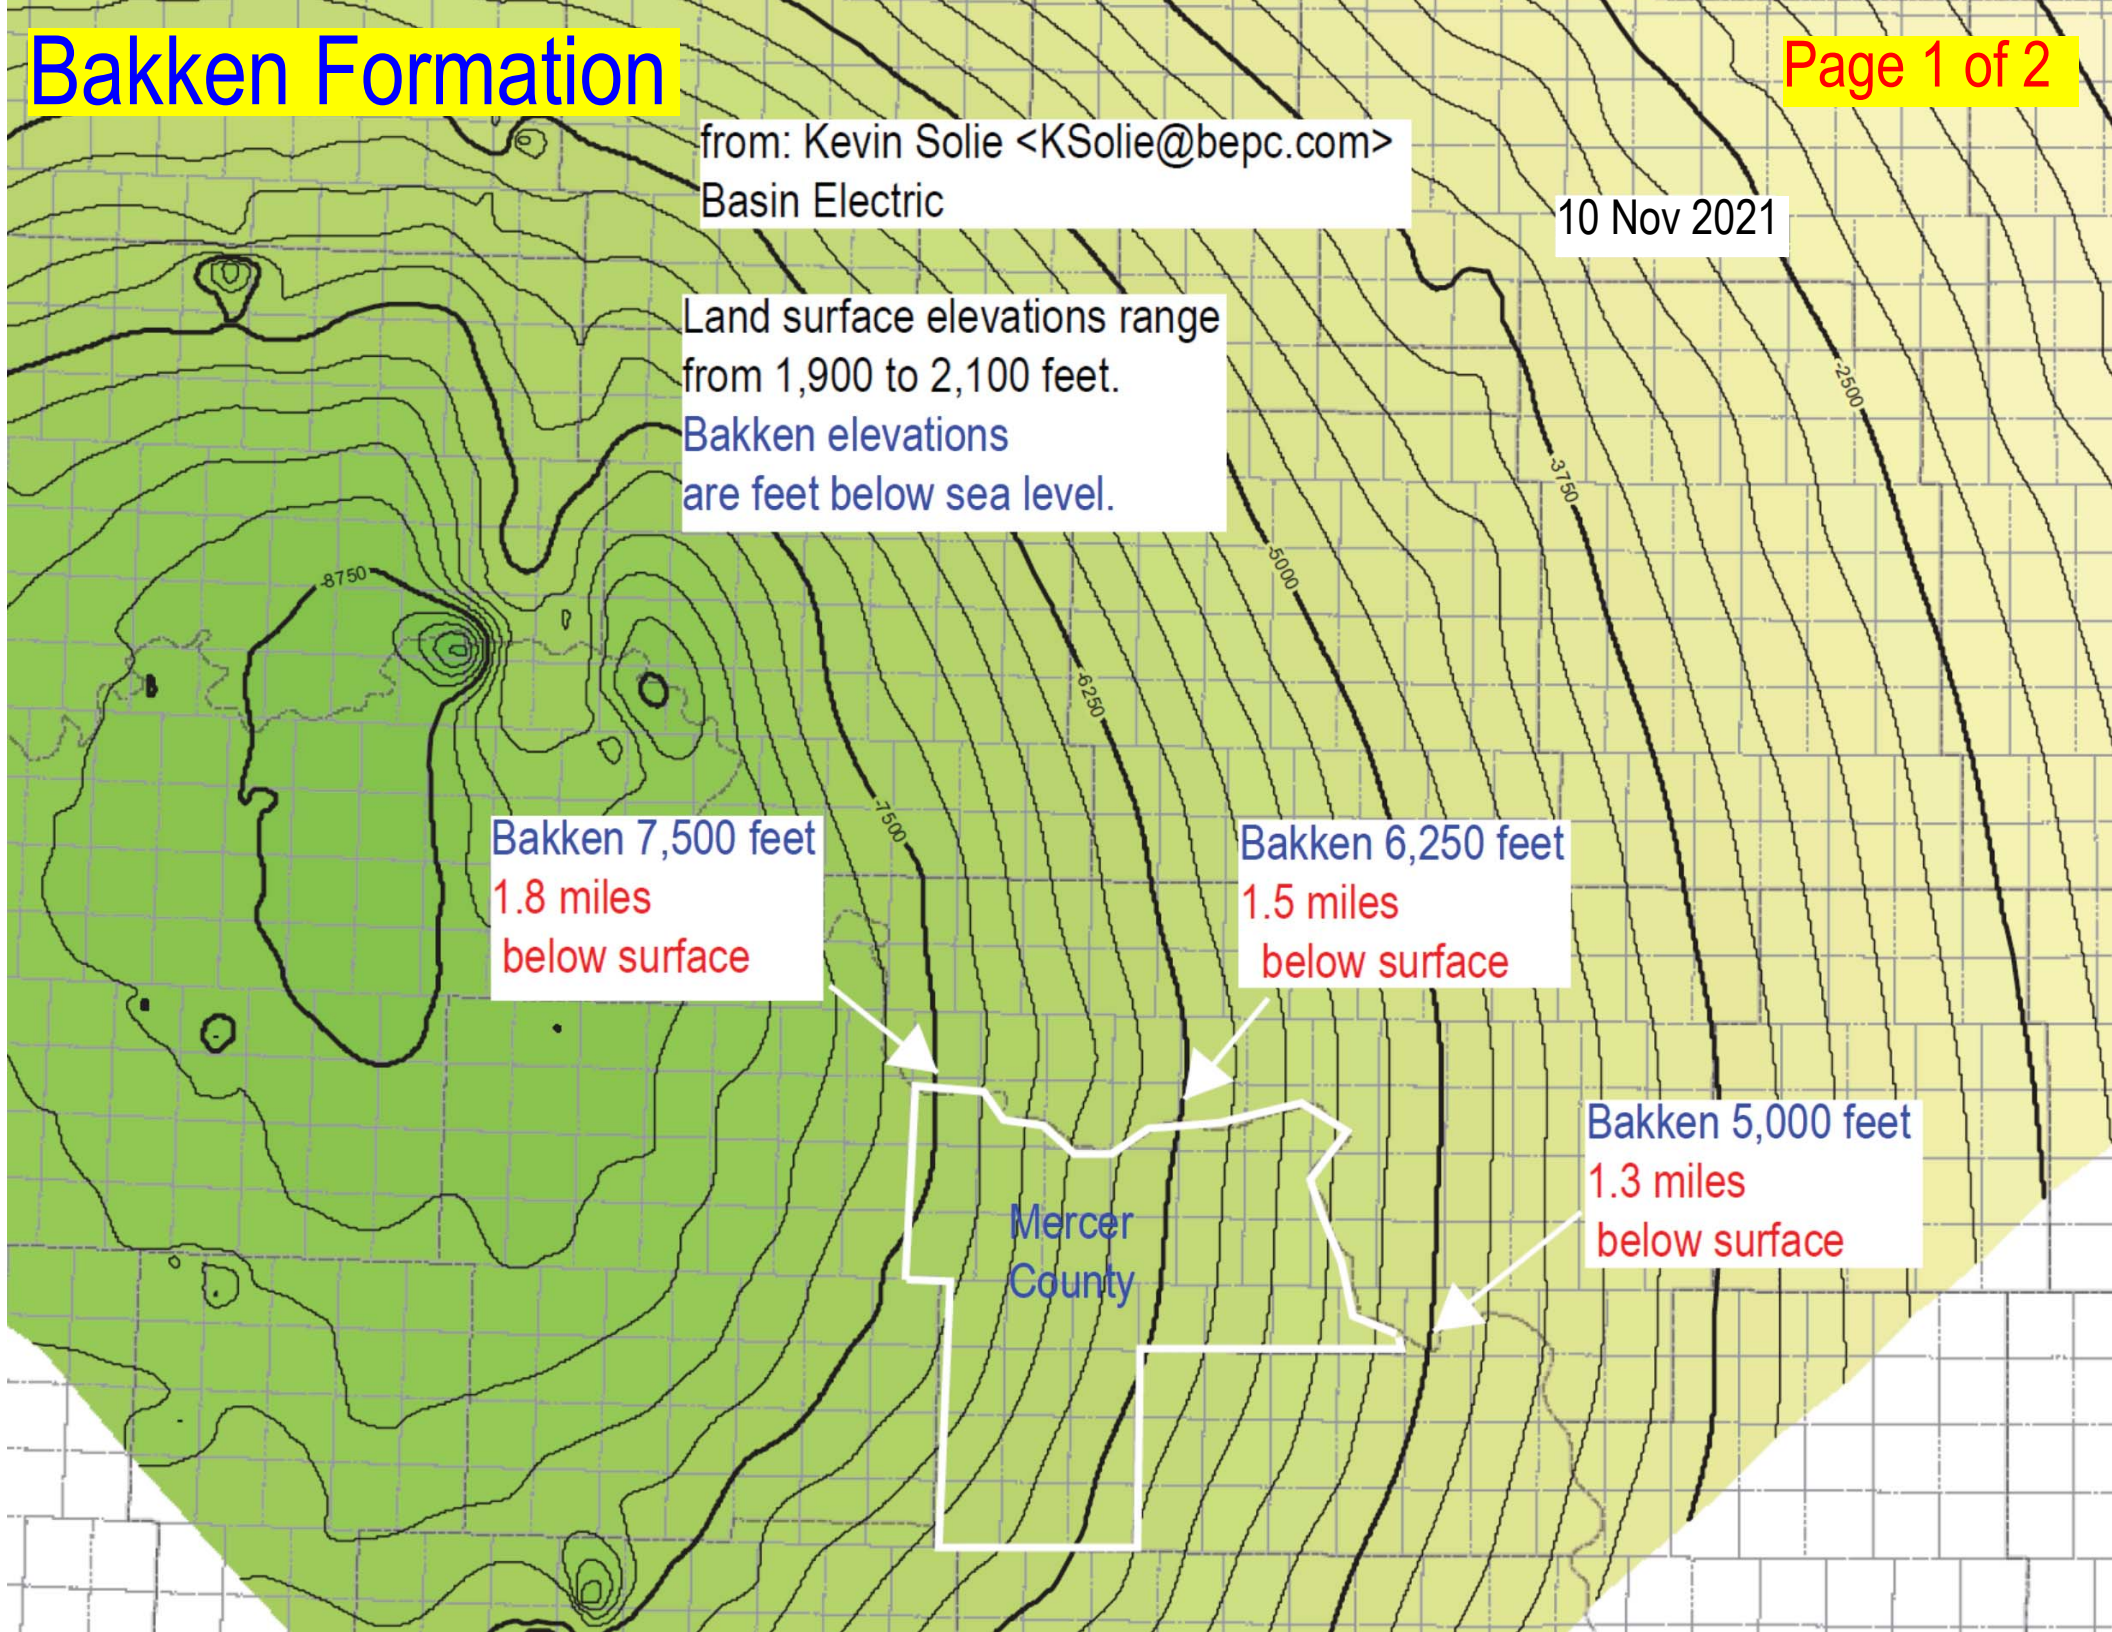

# Bakken Formation

from: Kevin Solie <KSolie@bepc.com>  
Basin Electric

10 Nov 2021

Land surface elevations range from 1,900 to 2,100 feet.  
Bakken elevations are feet below sea level.

Bakken 7,500 feet  
1.8 miles  
below surface

Bakken 6,250 feet  
1.5 miles  
below surface

Bakken 5,000 feet  
1.3 miles  
below surface

Mercer  
County

# Structure on the Top of the Bakken Formation

Julie A. LeFever

Index Map

Typical Log

### Explanation

- Top of Bakken Formation (in feet below sea level)
- - - Township Boundaries
- - - County Boundaries