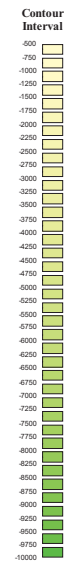

# Bakken Formation

from: Kevin Solie <KSolie@bepc.com>  
Basin Electric

10 Nov 2021

Land surface elevations range from 1,900 to 2,100 feet.  
Bakken elevations are feet below sea level.

Bakken 7,500 feet  
1.8 miles  
below surface

Bakken 6,250 feet  
1.5 miles  
below surface

Bakken 5,000 feet  
1.3 miles  
below surface

Mercer  
County

# Structure on the Top of the Bakken Formation

Julie A. LeFever

Index Map

Typical Log

### Explanation

- Top of Bakken Formation (in feet below sea level)
- - - Township Boundaries
- - - County Boundaries