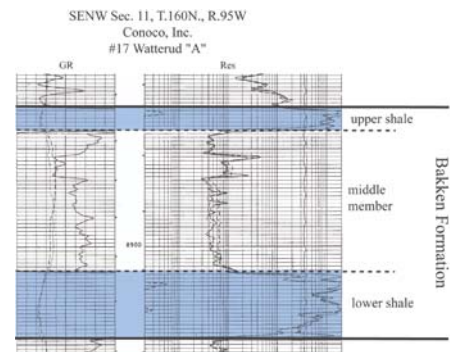

# Bakken Formation

from: Kevin Solie <KSolie@bepc.com>  
Basin Electric

10 Nov 2021

Land surface elevations range from 1,900 to 2,100 feet.  
Bakken elevations are feet below sea level.

Bakken 7,500 feet  
1.8 miles  
below surface

Bakken 6,250 feet  
1.5 miles  
below surface

Bakken 5,000 feet  
1.3 miles  
below surface

Mercer  
County

# Structure on the Top of the Bakken Formation

Julie A. LeFever

Index Map

Typical Log

### Explanation

- Top of Bakken Formation (in feet below sea level)
- - - Township Boundaries
- - - County Boundaries