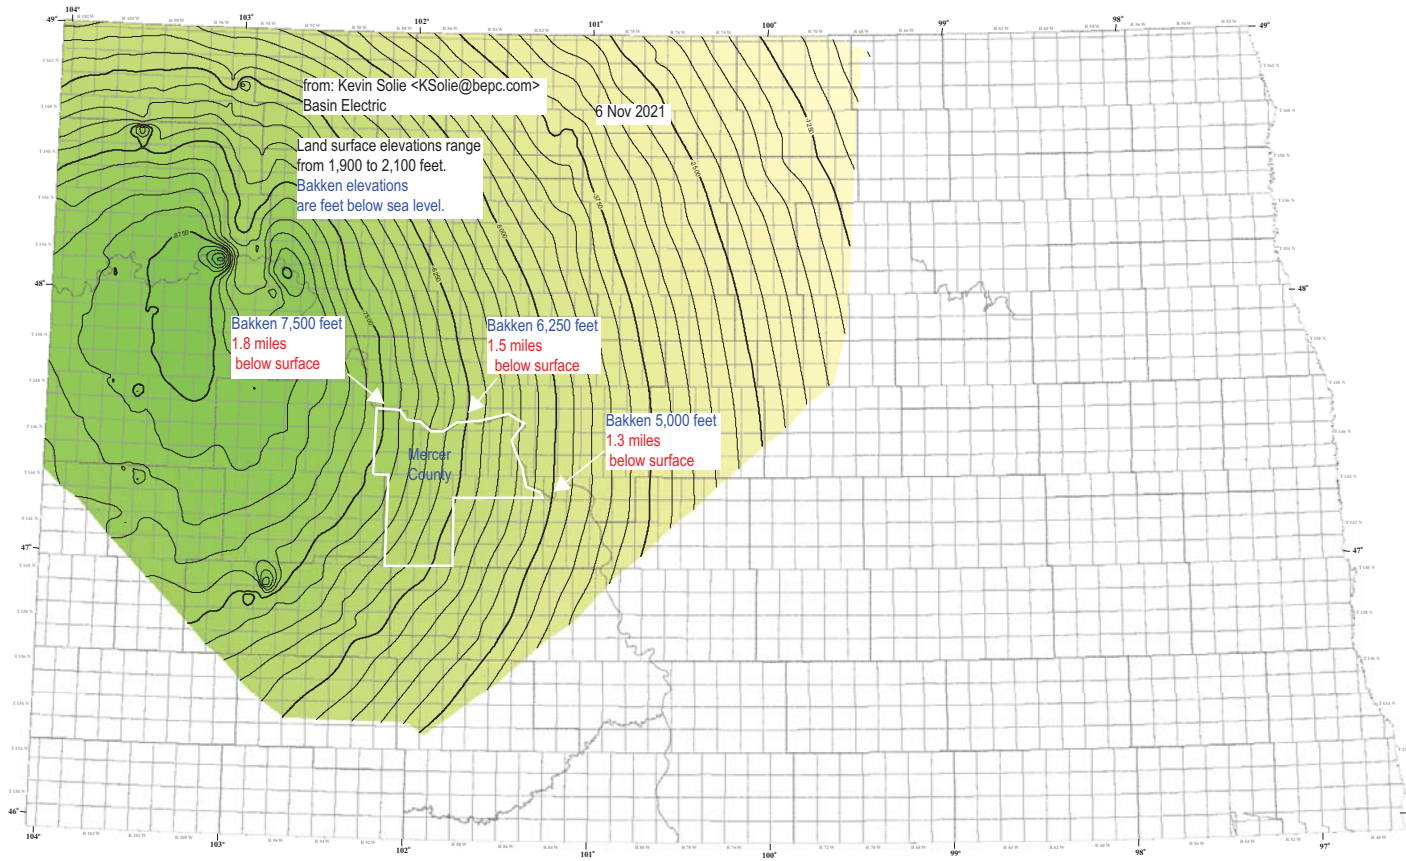

# Bakken Formation

from: Kevin Solie <KSolie@bepc.com>  
Basin Electric

10 Nov 2021

Land surface elevations range from 1,900 to 2,100 feet.  
Bakken elevations are feet below sea level.

Bakken 7,500 feet  
1.8 miles  
below surface

Bakken 6,250 feet  
1.5 miles  
below surface

Bakken 5,000 feet  
1.3 miles  
below surface

Mercer  
County

# Structure on the Top of the Bakken Formation

Julie A. LeFever

Index Map

Typical Log

### Explanation

- Top of Bakken Formation (in feet below sea level)
- - - Township Boundaries
- - - County Boundaries