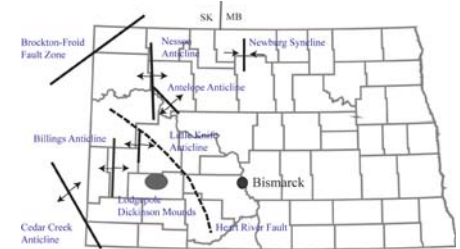

# Bakken Formation

from: Kevin Solie <KSolie@bepc.com>  
Basin Electric

10 Nov 2021

Land surface elevations range from 1,900 to 2,100 feet.  
Bakken elevations are feet below sea level.

Bakken 7,500 feet  
1.8 miles  
below surface

Bakken 6,250 feet  
1.5 miles  
below surface

Bakken 5,000 feet  
1.3 miles  
below surface

Mercer  
County

# Structure on the Top of the Bakken Formation

Julie A. LeFever

Index Map

Typical Log

### Explanation

- Top of Bakken Formation (in feet below sea level)
- - - Township Boundaries
- - - County Boundaries